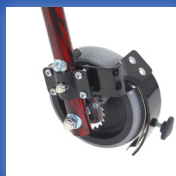

## ACCESSORIES

Soft Seat Harness

Pelvic Stabilizer

Forearm Platforms

Fold-down Seat

Bumper Guard

Dial-A-Speed Tab

9" Front Wheels

Inspired  
by drive

The Nimbo™ Posterior Walker provides assistance and postural support for safe ambulation and is lightweight, height-adjustable and foldable.

## FEATURES

- Lightweight and durable aluminum frame folds easily for transport and storage
- Five frame sizes with 4" or more of adjustment for a range of growth in each size

### Safe & Smooth Mobility

- 5" rubber front swivel wheels can be locked in a forward position
- Large wheels provide smooth navigation indoors and outdoors
- Metal, anti-rollback assembly provides improved durability